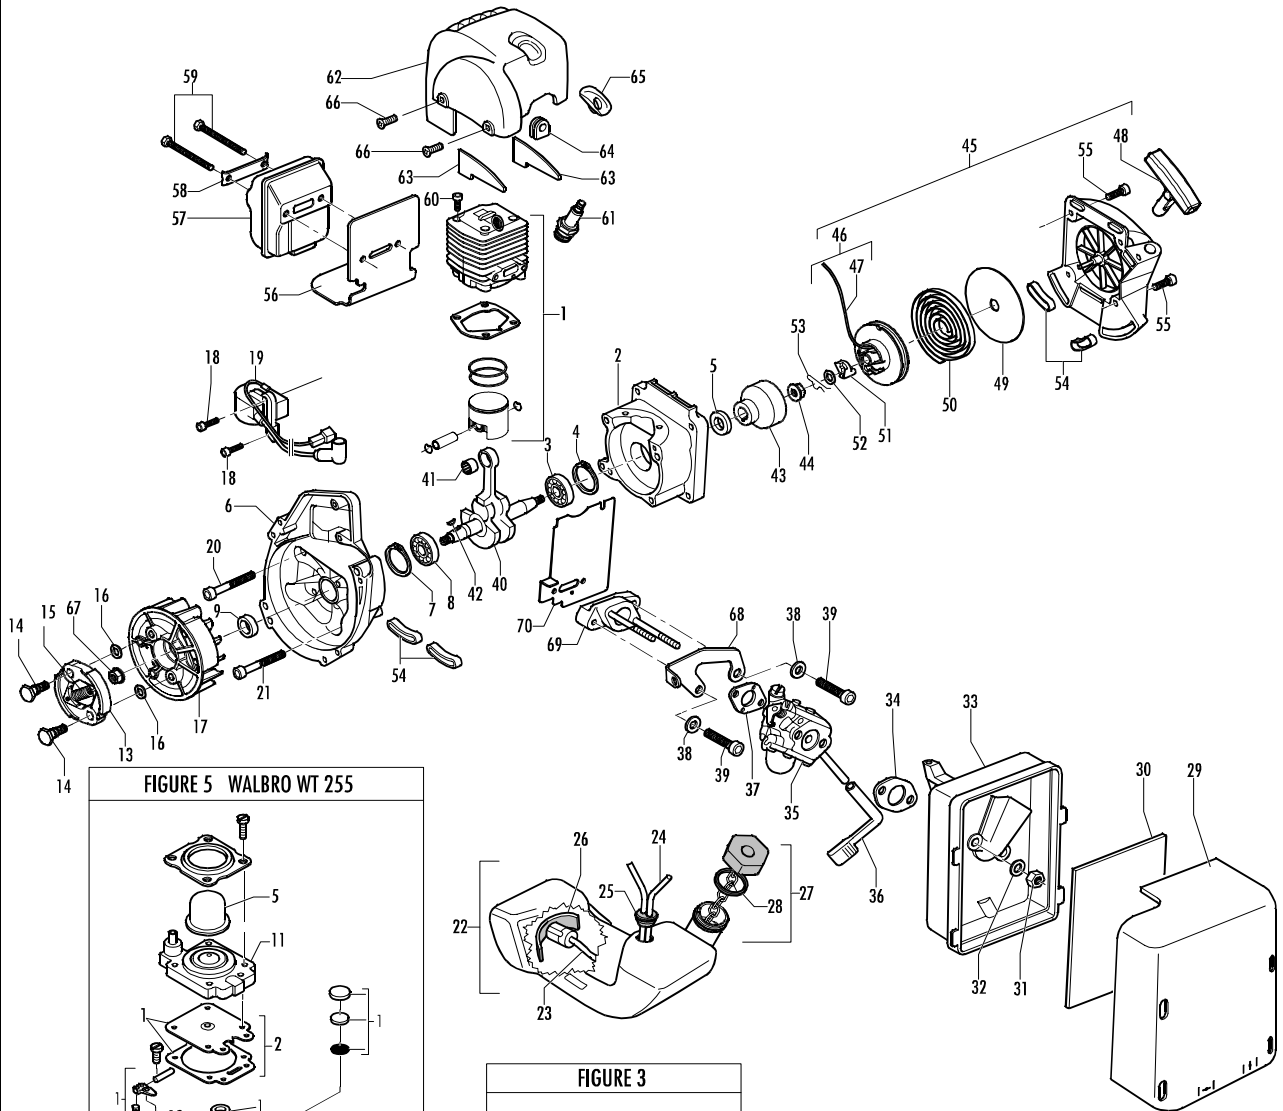

FIGURE 5 WALBRO WT 255

FIGURE 3

FIGURE 1